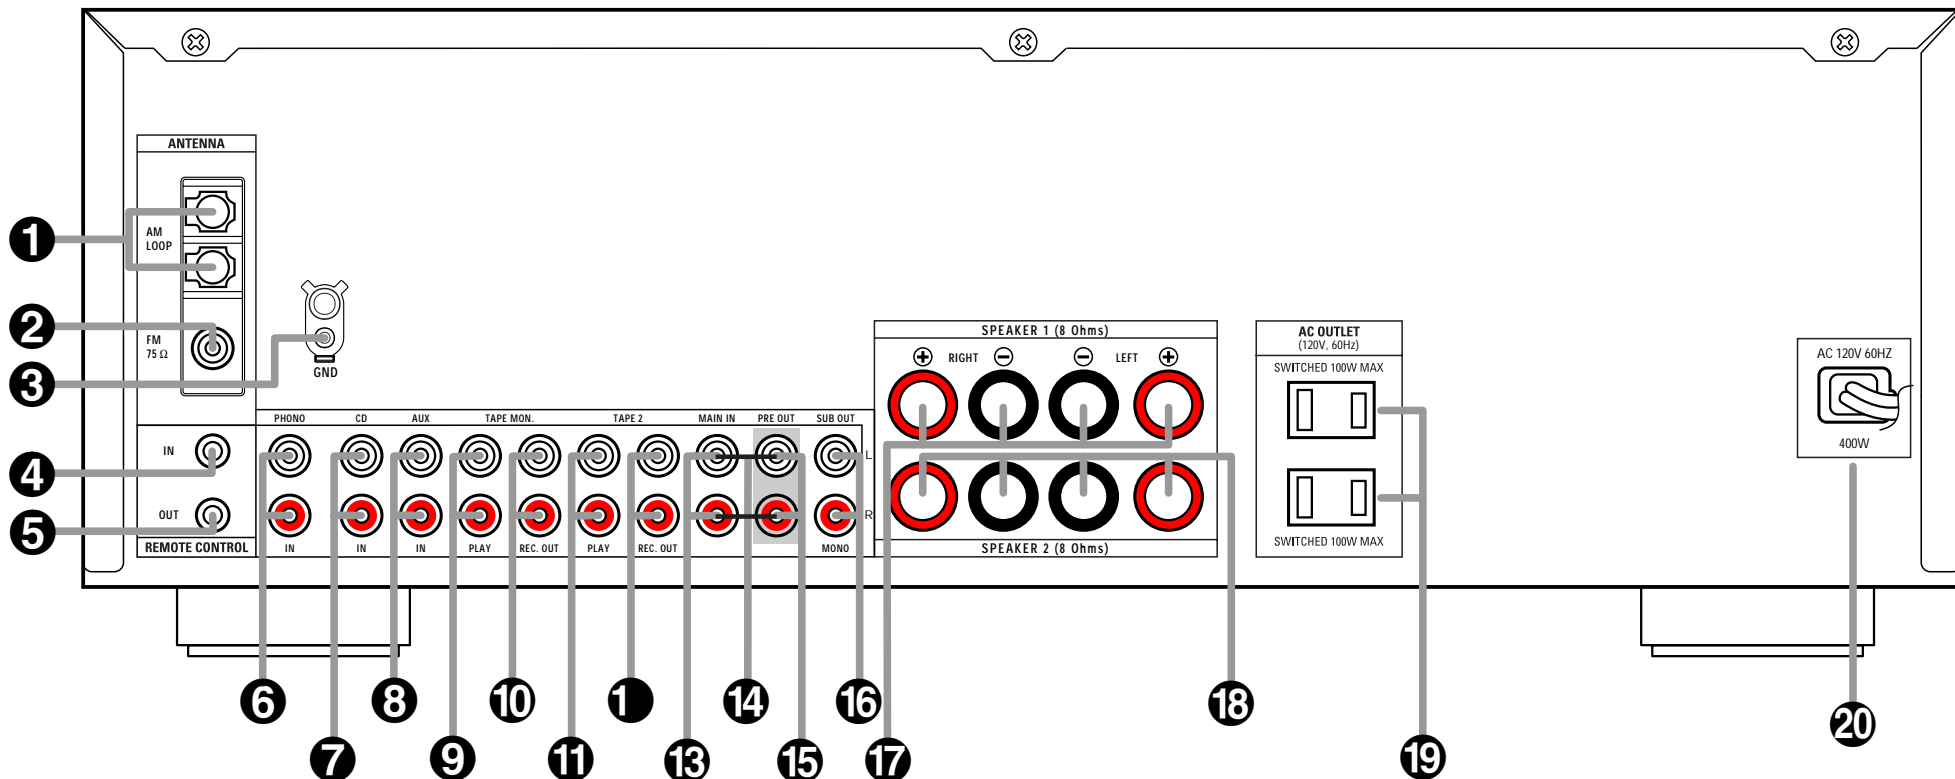

HK 3375 REAR-PANEL CONNECTIONS

- | | | |
|------------------------|---------------------------------------|-------------------------------|
| 1 AM Antenna | 8 Aux Inputs | 15 Preamp Out |
| 2 FM Antenna | 9 Tape Monitor Play/In | 16 Subwoofer Out |
| 3 Phono Ground | 10 Tape Monitor Record/Out | 17 Speaker 1 Terminals |
| 4 Remote IR In | 11 Tape 2 Play/In | 18 Speaker 2 Terminals |
| 5 Remote IR Out | 12 Tape 2 Record/Out | 19 Accessory Outlets |
| 6 Phono Inputs | 13 Main In | 20 Power Cable |
| 7 CD Inputs | 14 Pre-Out/Main-In Jumper Pins | |